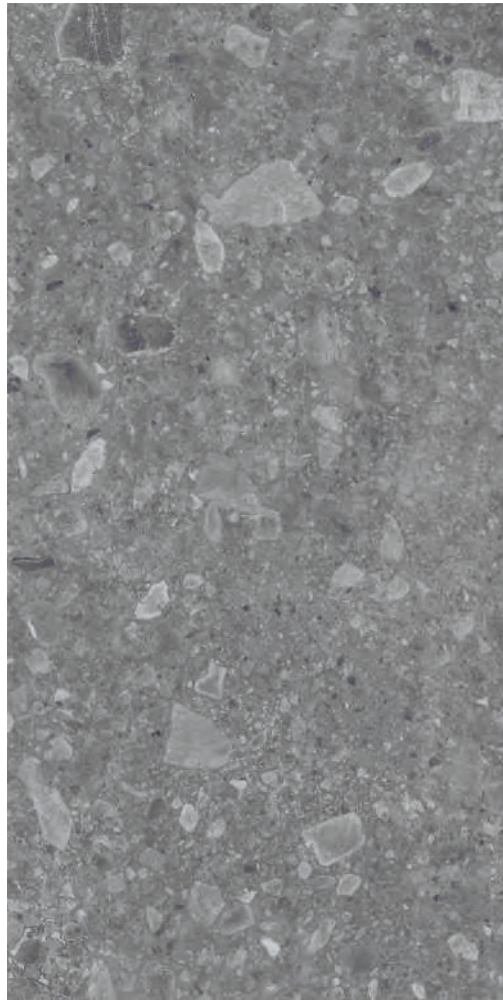

# LASCAR DAWN

800x1600mm

◆ **Matt** Finish / **Steel** Surface

< LOUNGE  
< BAR

> POOL  
> SPA  
> SUITES

LASCAR NOBEL

STEEL SERIES

*Subtlety and neutrality prevail.*