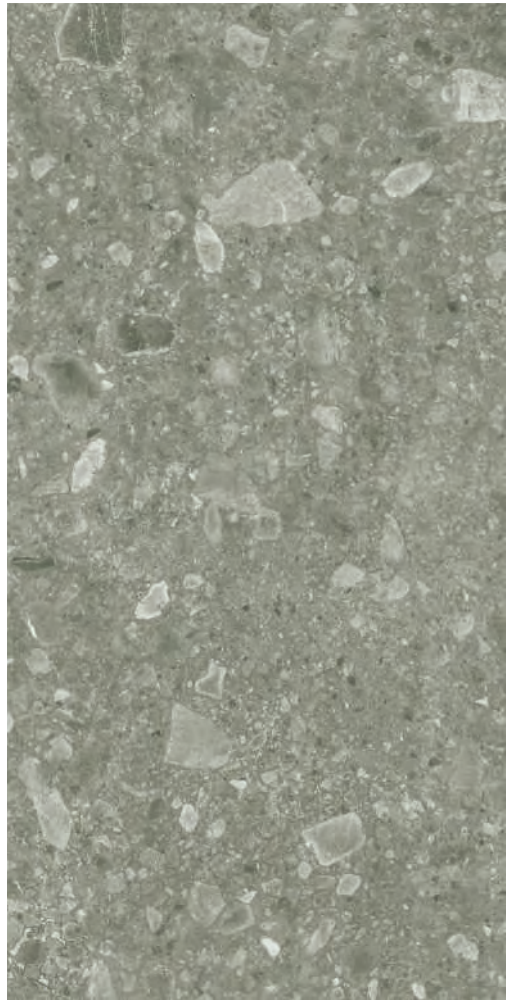

STEEL SERIES

Spaces full of nuance and originality.

LASCAR DAWN

800x1600mm

◆ **Matt** Finish / **Steel** Surface