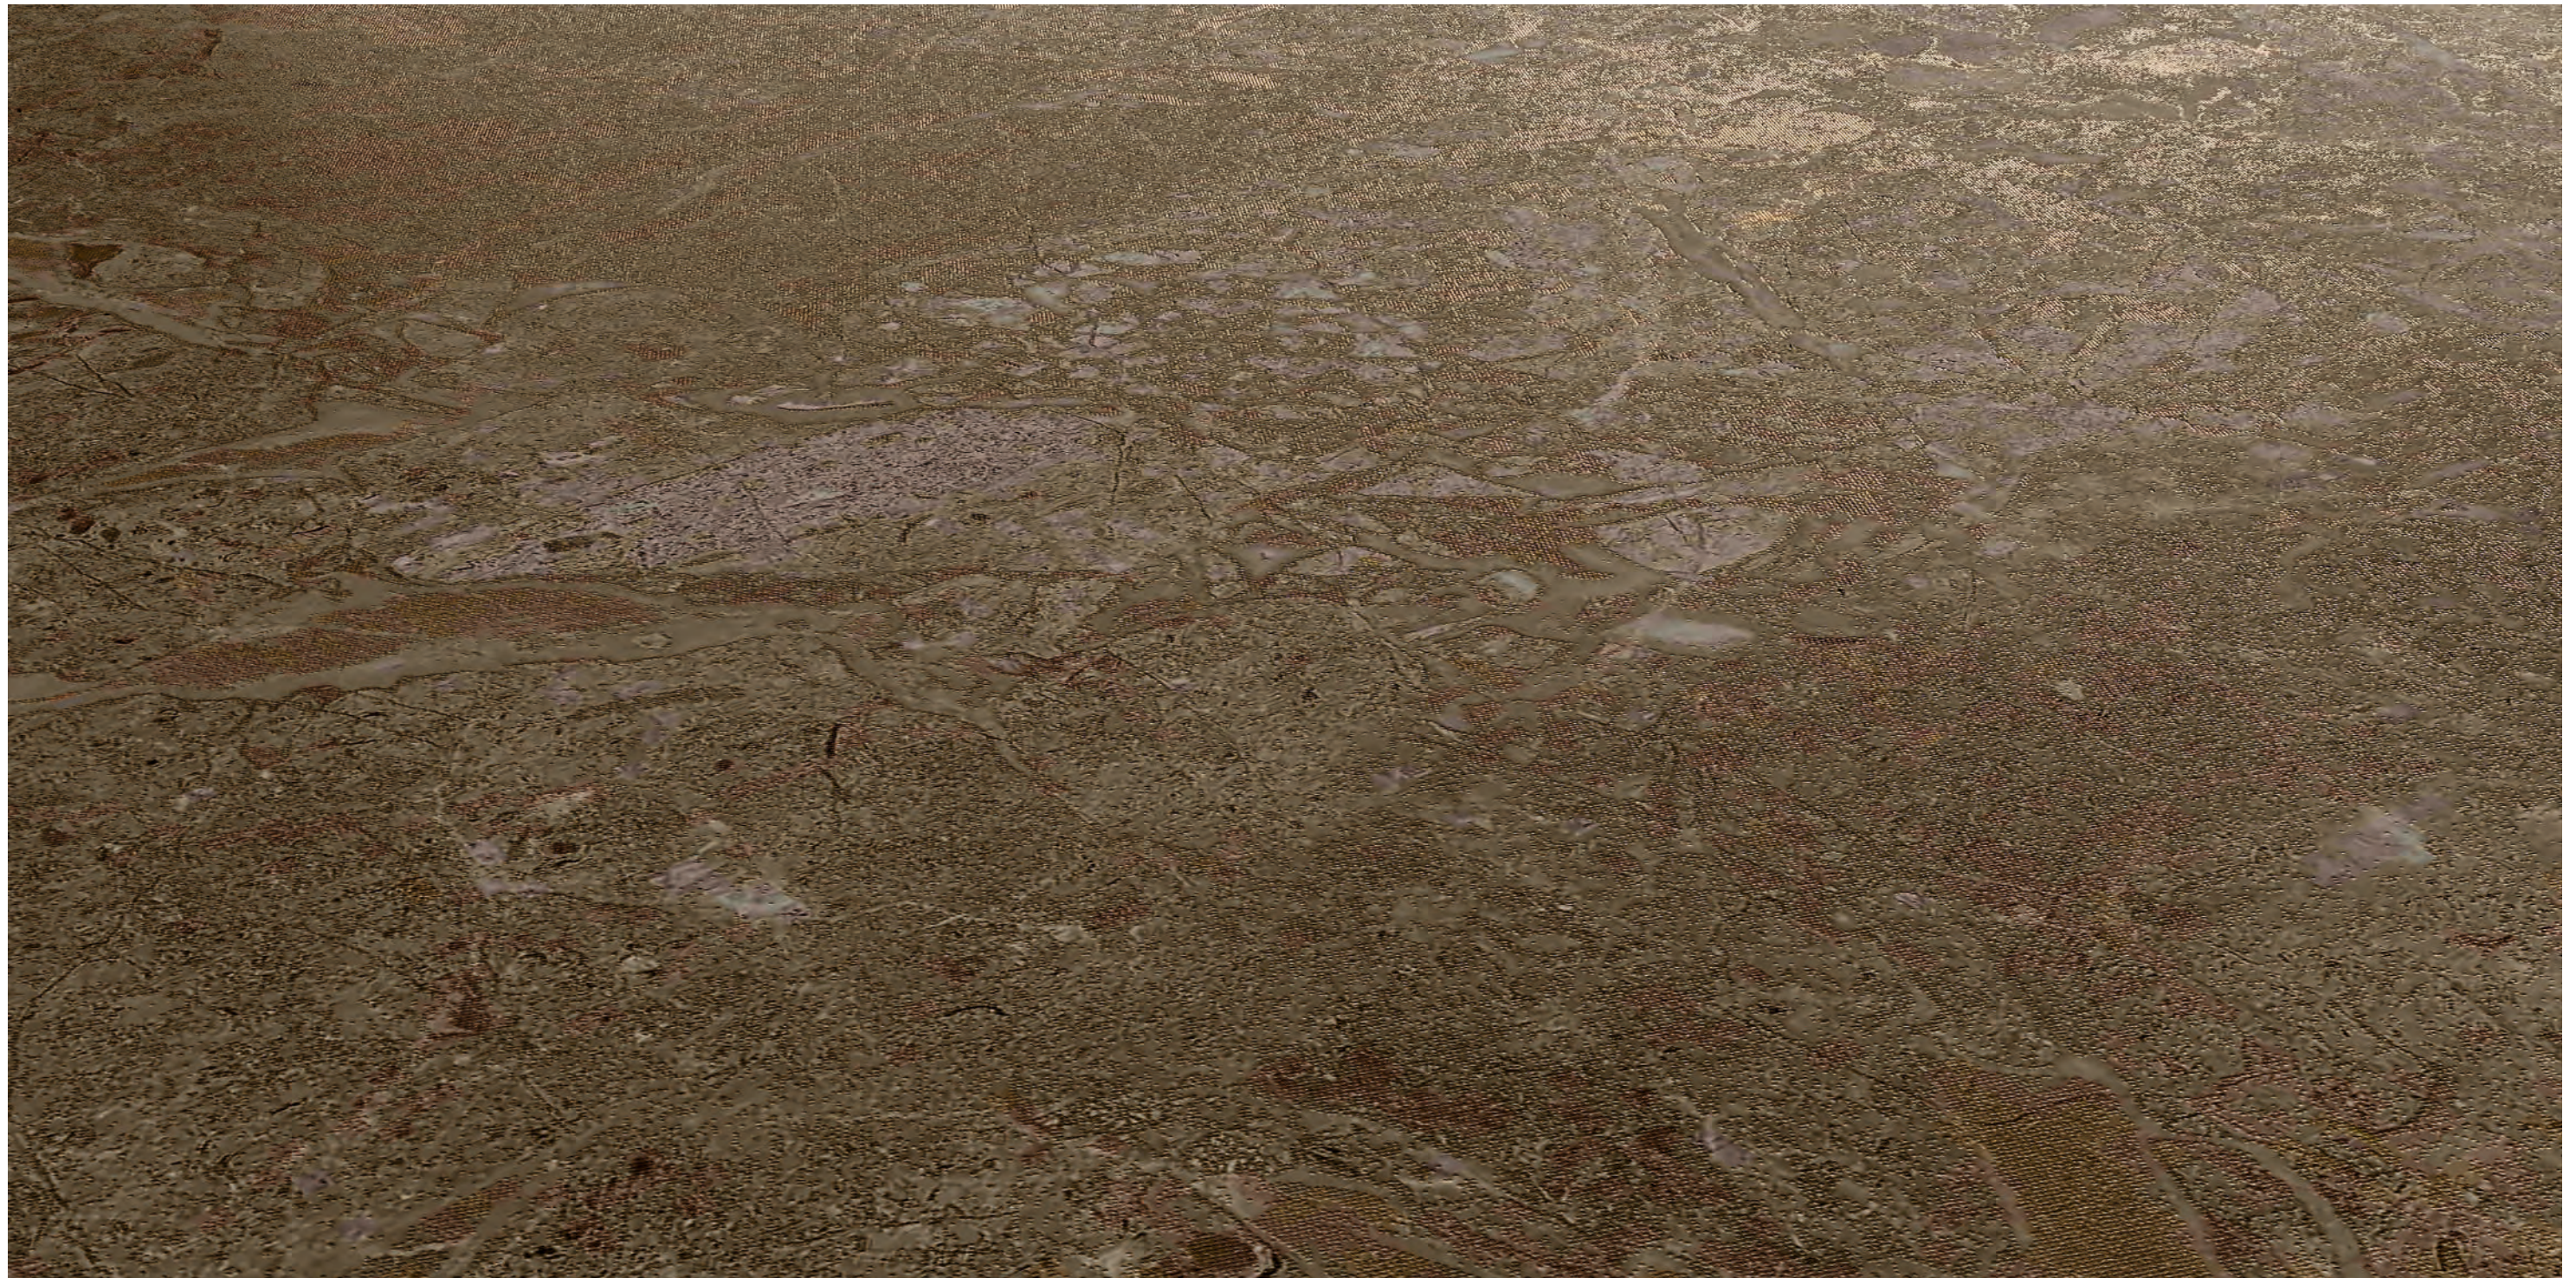

RODEO SERIES