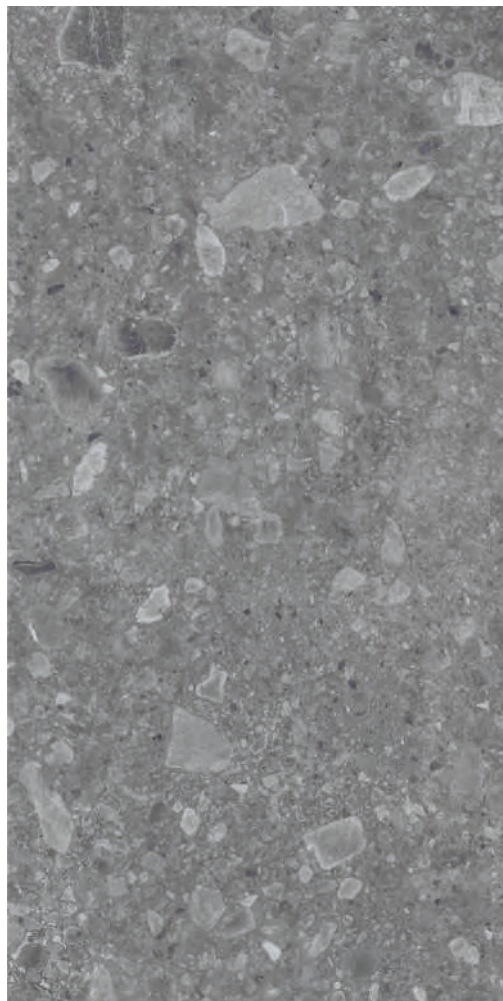

# LASCAR DAWN

800x1600mm

◆ **Matt** Finish / **Steel** Surface

< LOUNGE  
< BAR

> POOL  
> SPA  
> SUITES

LASCAR NOBEL

STEEL SERIES

*Subtlety and neutrality prevail.*