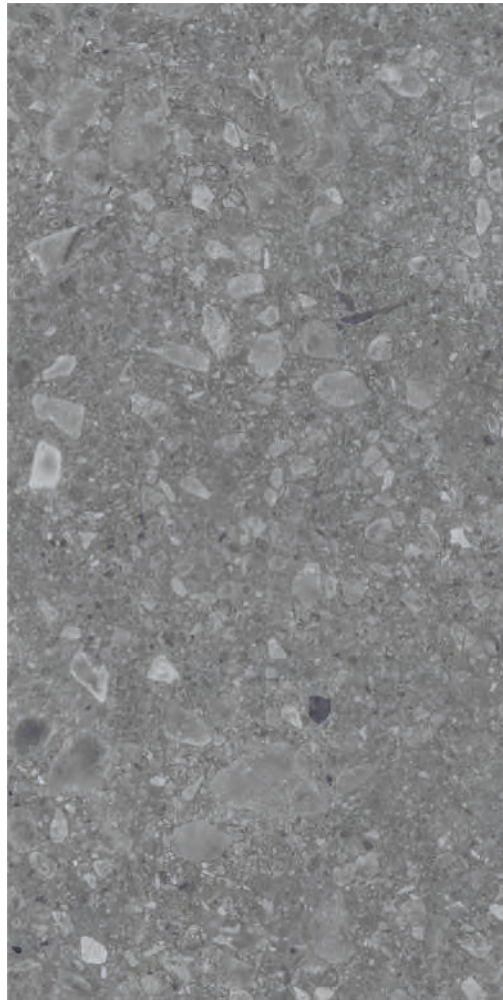

# LASCAR DAWN

800x1600mm

◆ **Matt** Finish / **Steel** Surface

< LOUNGE  
< BAR

> POOL  
> SPA  
> SUITES

LASCAR NOBEL

STEEL SERIES

*Subtlety and neutrality prevail.*