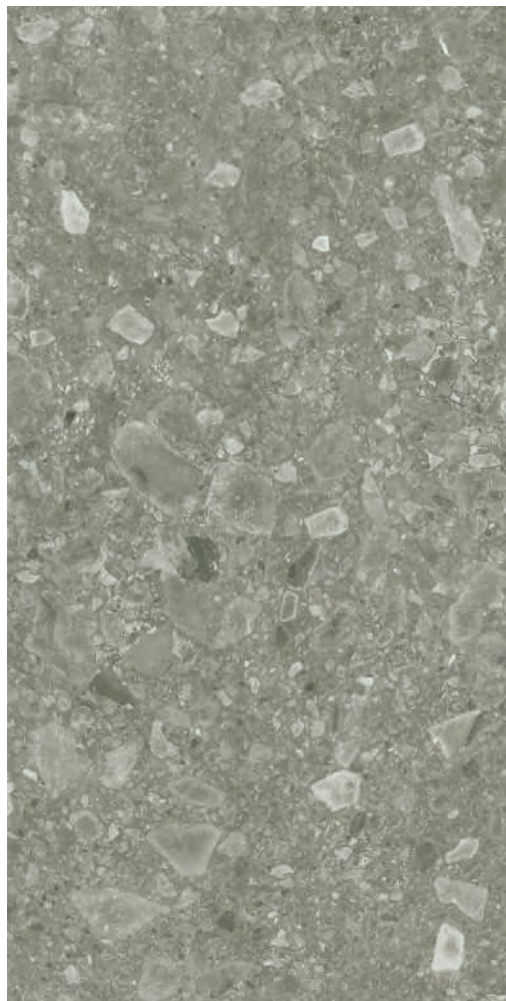

STEEL SERIES

Spaces full of nuance and originality.

LASCAR DAWN

800x1600mm

◆ **Matt** Finish / **Steel** Surface