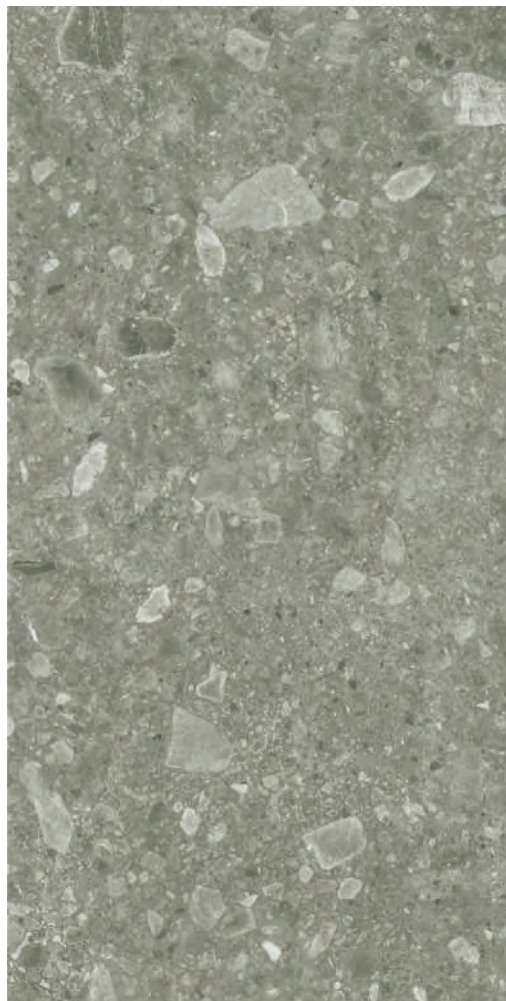

STEEL SERIES

Spaces full of nuance and originality.

LASCAR DAWN

800x1600mm

◆ **Matt** Finish / **Steel** Surface