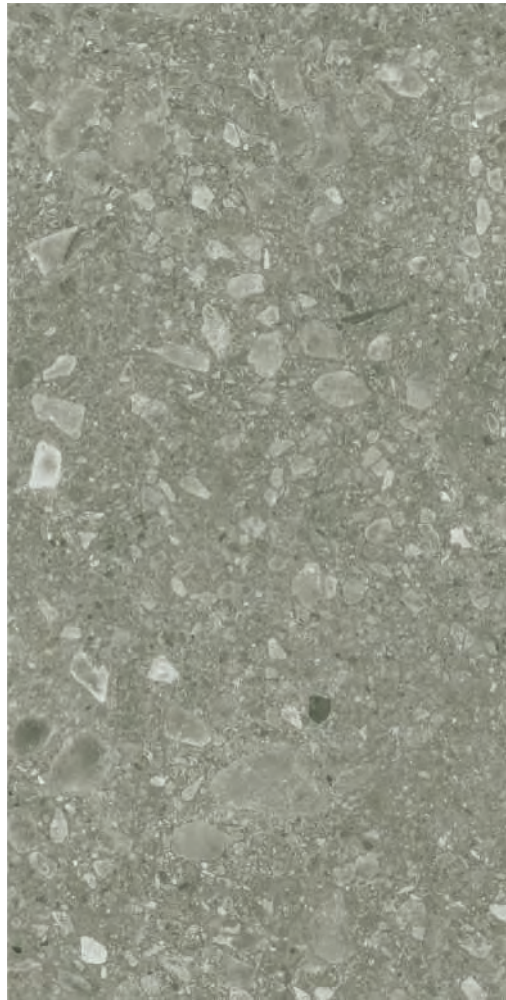

STEEL SERIES

Spaces full of nuance and originality.

LASCAR DAWN

800x1600mm

◆ **Matt** Finish / **Steel** Surface